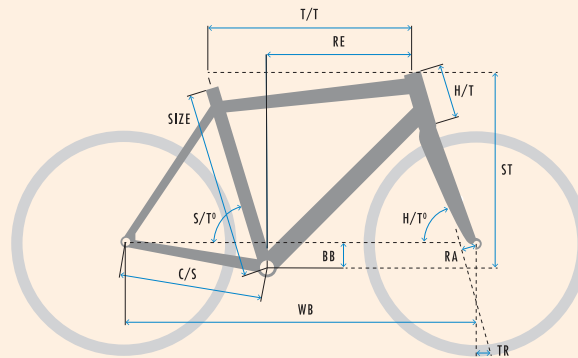

COLMARO SPORTS

SPECIFICATIONS

WEIGHT	↕ 10.8 kg ↗ 10.9 kg
SIZES	↕ S-M-L-XL ↗ XS-S-M-L
COLOUR	Black matt
FRAME	Smooth TIG-welded frame. Exclusive hydroformed tubes manufactured in triple-butted aluminium. Equipped with: Tapered head tube with integrated 1 ¹ / ₈ /1 ¹ / ₄ " headset, Internal cables, Press Fit BB, exclusive KOGA dropouts for 12mm thru axle with integrated replaceable rear derailleur hanger and hidden mudguard mounts.
FRONT FORK	KOGA full carbon with 12x100mm dropouts, internal cable routing and hidden mudguard mounts
HEADSET	Industrial bearing - Integrated in frame
HANDLEBAR	KOGA Flat Bar - Oversized double butted alloy
STEM	KOGA adjustable
HANDLEBAR TAPE/GRIPS	KOGA 2K Sport
DISC-/HYDRAULIC BRAKE SET (F)	Shimano MT201/UR300 hydraulic disc brake, FM type
DISC-/HYDRAULIC BRAKE SET (R)	Shimano MT201/UR300 hydraulic disc brake, FM type
ROTOR FRONT	Shimano RT-30 160mm
ROTOR REAR	Shimano RT-30 160mm
SHIFT LEVER (R)	Shimano Tiagra 4700
SHIFT LEVER (L)	Shimano Tiagra 4700
CHAIN	KMC X10EL
CRANK SET	Shimano Tiagra 4700 50-39-30T for 10-speed
BOTTOM BRACKET	Shimano Tiagra Press Fit
CASSETTE	Shimano HG-500 10 speed - 12-28T
REAR DERAILLEUR	Shimano Tiagra 4700 10-speed
FRONT DERAILLEUR	Shimano Tiagra 4700 for 3x10-speed
FRONT HUB	Shimano RS470 Disc
REAR HUB	Shimano RS470 Disc
TIRE (F)	Continental GranPrix Urban Black/Coffee 35-622
TIRE (R)	Continental GranPrix Urban Black/Coffee 35-622
TUBE	Schwalbe ExtraLight
RIM (F)	Ryde DP19 Disc
RIM (R)	Ryde DP19 Disc
SPOKES	Mach1 Pro
SADDLE	Selle Royal Asphalt
SEAT POST	KOGA D-form seat post 27.2

GEOMETRY

↕ GENTS

SIZE	T/T	C/S	WB	BB	RA	H/T°	S/T°	TR	H/T	RE	ST
S	544	435	1020	75.0	45	70.5	73.0	71.6	120	376	547
M	561	435	1028	75.0	45	71.0	72.5	68.5	150	378	577
L	579	435	1047	75.0	45	71.0	72.5	68.5	180	388	605
XL	596	435	1053	75.0	45	71.5	72.0	65.5	210	389	636