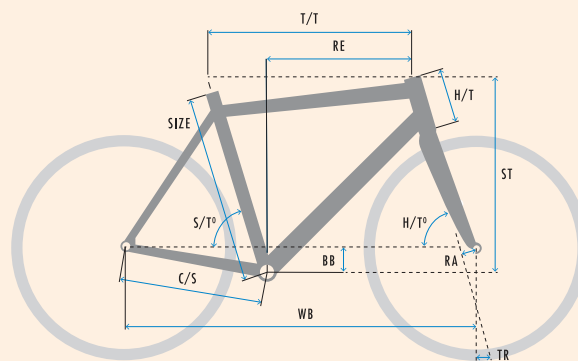

E-NOVA EVO PT AUTOMATIC

SPECIFICATIONS

WEIGHT	✓ 28.4 kg
SIZES	✓ XS - S - M - L - XL
COLOUR	Basalt/Red high gloss
FRAME	Super smooth welded double butted aluminium frame. Integrated shifter and brake cables, headset and rear carrier.
FRONT FORK	KOGA alloy Feathershock 2.0 - 30mm travel
HEADSET	Industrial bearing - Integrated in frame
HANDLEBAR	KOGA Ergosport Touring alloy
STEM	KOGA adjustable Oversized
HANDLEBAR TAPE/GRIPS	KOGA Ergonomic
DISC-/HYDRAULIC BRAKE SET (F)	Shimano MT400 hydraulic disc brake, IS type
DISC-/HYDRAULIC BRAKE SET (R)	Shimano MT400 hydraulic disc brake, IS type
INTERNAL GEAR HUB	Enviolo Automatiq
CHAIN	Gates Carbondrive CDX Premium Belt
CRANK SET	KOGA
CASSETTE	Gates CDX 26T
FRONT HUB	KOGA Disc for 15x100 Thru Axle
TIRE (F)	Schwalbe Energizer Active Plus 50-622
TIRE (R)	Schwalbe Energizer Active Plus 50-622
TUBE	Schwalbe
RIM (F)	Mach1 Karma Disc
RIM (R)	Mach1 Karma Disc
SPOKES F1	Sapim Leader
SADDLE	KOGA Komforza
SEAT POST	KOGA alloy shock absorbing suspension seat post 27.2 mm
CHAIN GUARD	KOGA Arrow
MUDGUARD (F)	Curana Apollo alloy
MUDGUARD (R)	Curana Apollo alloy
HEADLIGHT	B&M Eyc 50 Lux
REAR LIGHT	B&M Toplight 2C plus
REAR CARRIER	Racktime frame integrated
KICKSTAND	Pletcher Comp
BELL	Widek Compact
RING LOCK	Trelock RS 450 - ART ** Approved
PEDALS	KOGA Sole-Mate
PUMP	KOGA Telescopic
MOTOR	Bosch Active Line Plus
BATTERY	Bosch Li-Ion PowerTube 400Wh/500Wh/625Wh
DISPLAY SET	Bosch Intuvia

GEOMETRY

✓ LADIES

SIZE	T/T	C/S	WB	BB	RA	H/T°	S/T°	TR	H/T	RE	ST
XS	565	476.8	1103	69	45	69.5	73.3	88	180	354	683
S	569	476.8	1109	69	45	69.5	73.3	88	180	358	683
M	576	476.8	1102	69	45	70.5	73.3	84	180	363	688
L	580	476.8	1108	69	45	70.5	73.3	81	190	365	698
XL	590	476.8	1115	69	45	70.5	73.3	81	200	370	707