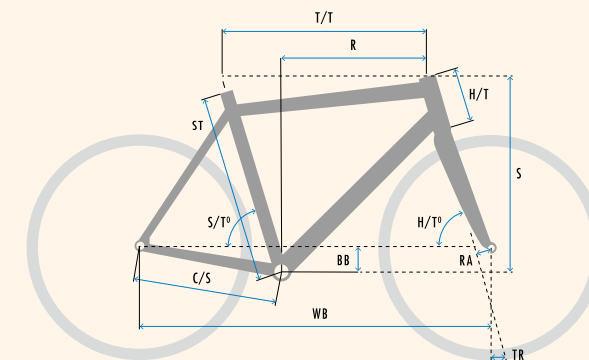

REICHWEITE

Standaard ca. 75 km.

Dual battery ca. 150 km

(ECO-mode)

SPECIFICATIONS

WEIGHT	26.7 kg
SIZES	♠ S(50)-M(52)-L(57)-XL(60)
COLOUR	Off Black high gloss
FRAME	Super smooth welded double butted aluminium frame. Integrated battery, shifter and brake cables, headset and rear carrier.
FRONT FORK	KOGA alloy rigid fork for 15x100 Thru Axle, with tapered steering tube 1.5-1 1/4 and internal cable routing
HEADSET	Industrial bearing - Integrated in frame
HANDLEBAR	KOGA Riser alloy
STEM	KOGA rigid Oversized
HANDLEBAR TAPE/GRIPS	KOGA Sport
DISC-/HYDRAULIC BRAKE SET (F)	Magura MT-4e hydraulic disc brake, post mount type
DISC-/HYDRAULIC BRAKE SET (R)	Magura MT-4e hydraulic disc brake, post mount type
ROTOR FRONT	Magura Storm HC 180mm
ROTOR REAR	Magura Storm HC 160mm
INTERNAL GEAR HUB	Enviolo Trekking
SHIFT LEVER (R)	Enviolo Sports
CHAIN	Gates Carbondrive CDX Premium Belt
CRANK SET	KOGA
CASSETTE	Gates CDX 24T
FRONT HUB	KOGA Disc for 15x100 Thru Axle
TIRE (F)	Schwalbe Super Moto-X 62-584
TIRE (R)	Schwalbe Super Moto-X 62-584
TUBE	Schwalbe
RIM (F)	Rodi Tryp Disc
RIM (R)	Rodi Tryp Disc
SPOKES	Sapim Strong
SADDLE	KOGA Sports
SEAT POST	KOGA alloy 31.6 mm
MUDGUARD (F)	KOGA 72 mm
MUDGUARD (R)	KOGA 72 mm
HEADLIGHT	BGM IQ-X E 150 Lux
REAR CARRIER	Racktime frame integrated
KICKSTAND	Pletcher Comp
RING LOCK	AXA Block XXL - ART ** Approved
PEDALS	KOGA Sole-Mate
PUMP	KOGA Telescopic
MOTOR	Bosch Performance Line Speed Gen4
BATTERY & CHARGER	Bosch Li-Ion PowerTube 500Wh (36V*13.4Ah) Removable from frame. Charger 4Ah.
DISPLAY SET	Bosch KIOX

GEOMETRY

♠ GENTS

SIZE	ST	T/T	C/S	WB	BB	RA	H/T*	S/T*	TR	H/T	R	S
S	500	580	484	1130	55	51	69	72	82-85	150	385	601
M	520	590	484	1117	55	51	70	71	75-78	165	377	619
L	570	605	484	1132	55	51	70	71	75-78	180	387	633
XL	600	625	484	1153	55	51	70	71	75-78	200	400	652