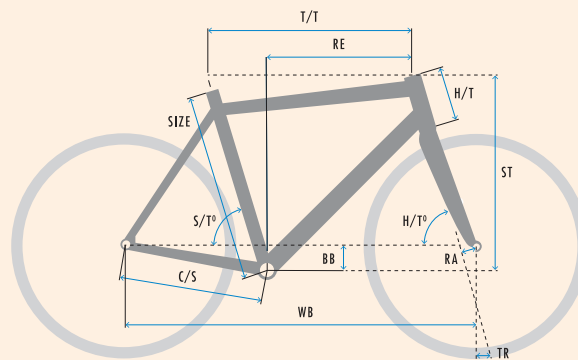

E-WORLDTRAVELLER

SPECIFICATIONS

WEIGHT	⚖️ 23.3 kg ⚖️ 23.5 kg
SIZES	📏 50-54-57-60-63cm 📏 47-50-53-56-59cm
COLOUR	Black Metallic high gloss
FRAME	Super smooth aluminium frame. Special down tube with internal battery pack, integrated headset and rear carrier.
FRONT FORK	KOGA alloy rigid fork with lowrider mount and integrated steering limiter
HEADSET	Industrial bearing - Integrated in frame
HANDLEBAR	KOGA Oversized Trekking alloy
STEM	KOGA Adjustable
HANDLEBAR TAPE/GRIPS	Ergon GP3
DISC-/HYDRAULIC BRAKE SET (F)	Shimano MT400 hydraulic disc brake, IS type
DISC-/HYDRAULIC BRAKE SET (R)	Shimano MT400 hydraulic disc brake, IS type
ROTOR FRONT	Shimano RT-54 160mm
ROTOR REAR	Shimano RT-54 160mm
SHIFT LEVER (R)	Shimano Deore XT T8000
CHAIN	KMC X10E EPT
CASSETTE	Shimano HG-500 10 speed - 11-34T
REAR DERAILLEUR	Shimano Deore XT T8000 10-speed
DERAILLEUR GUARD	KOGA Q-guard: combined Quick Release and rear derailleur protection
FRONT HUB	Shimano Deore M6000
REAR HUB	Shimano Deore M6000 Disc
TIRES	Schwalbe Marathon 50-622
TUBE	Schwalbe
RIMS	Ryde ZAC421 Disc
SPOKES	Sapim Leader
SADDLE	Selle Italia Sportourer FLX
SEAT POST	KOGA alloy 27.2mm
CHAIN GUARD	Hesling Move
MUDGUARD (F)	KOGA 58mm
MUDGUARD (R)	KOGA 58mm
HEADLIGHT	B&M Eyc 50 Lux
REAR LIGHT	Spanninga Plateo
REAR CARRIER	Tubus Logo Evo - Steel tubing max 40 kg - High/Low bag position - Durable black powdercoated finish - Integrated rearlight wiring - 30 years guarantee
LOW-RIDER	Tubus Ergo incl. kickstand
LOW-RIDER KICKSTAND	Yes
KICKSTAND	Pletscher Comp
BELL	Widek Compact
RING LOCK	Trelock RS 450 - ART ** Approved
PEDALS	KOGA Sole-Mate
PUMP	KOGA Telescopic
BOTTLE	KOGA Bottle 550 ml
BOTTLE HOLDER	KOGA Bottle cage black
MOTOR	Bosch Performance Line Gen3
BATTERY & CHARGER	Bosch Li-Ion 500Wh (36V*13.4Ah) Frame mount type, removable from frame. Charger 4Ah.
DISPLAY	Bosch Intuvia