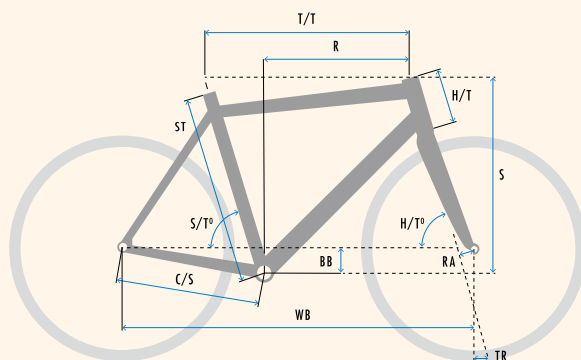

SPECIFICATIONS

WEIGHT	20.5 kg 20.7 kg
SIZES	XS(50)-S(54)-M(56)-L(58)-XL(60) XS(48)-S(50)-M(52)-L(54)-XL(56)
COLOUR	Frozen Brown matt
FRAME	Super smooth aluminum frame. Integrated headset with steering limiter.
FRONT FORK	Alloy rigid
HEADSET	Industrial bearing - Integrated in frame with rotation block
HANDLEBAR	KOGA Trekking wide
STEM	KOGA adjustable
HANDLEBAR TAPE/GRIPS	Ergon GP3
DISC-/HYDRAULIC BRAKE SET (F)	Shimano MT400 hydraulic disc brake
DISC-/HYDRAULIC BRAKE SET (R)	Shimano MT400 hydraulic disc brake
ROTOR FRONT	Shimano RT56 180mm
ROTOR REAR	Shimano RT56 180mm
SHIFT LEVER (R)	Shimano Deore XT T8000
SHIFT LEVER (L)	Shimano Deore XT T8000
CHAIN	KMC X10-93
CRANK SET	Shimano T551 44-32-24T for 10-speed
BOTTOM BRACKET	Shimano BSA
CASSETTE	Shimano HG-500 10 speed - 11-34T
REAR DERAILLEUR	Shimano Deore XT T8000 10-speed
FRONT DERAILLEUR	Shimano Deore XT T8000 for 3x10-speed
FRONT HUB	Shutter Precision PD-8X
REAR HUB	Shimano Deore M6010
TIRE (F)	Schwalbe Marathon Efficieny 55-622
TIRE (R)	Schwalbe Marathon Efficieny 55-622
TUBE	Schwalbe
RIM (F)	Ryde Disc 30
RIM (R)	Ryde Disc 30
SPOKES	Sapim Leader
SADDLE	Selle Royal Explora
SEAT POST	KOGA alloy 31.6 mm
MUDGUARD (F)	KOGA 72 mm
MUDGUARD (R)	KOGA 72 mm
HEADLIGHT	B&M Eyc Senso T
REAR LIGHT	B&M Toplight 2C
REAR CARRIER	KOGA integrated heavy duty carrier
FRONT CARRIER	KOGA integrated heavy duty lowrider
KICKSTAND	Ursus Mooi
BELL	KOGA Compact
RING LOCK	AXA IMENSO XL -ART** Approved
PEDALS	KOGA Sole-Mate
PUMP	Topeak Morph
BOTTLE	KOGA Bottle 550 ml
BOTTLE HOLDER	KOGA bottle cage black