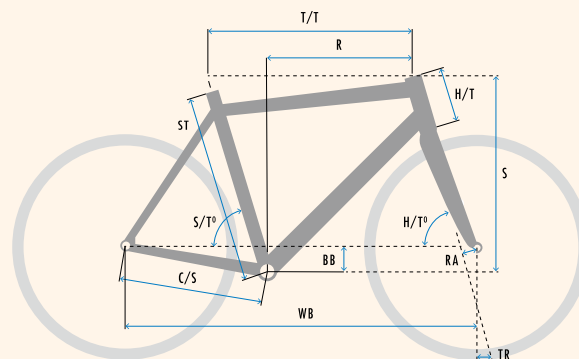

SPECIFICATIONS

WEIGHT	28.9 kg
SIZES	XS(47)-S(50)-M(53)-L(56)-XL(59)
COLOUR	Montreal Blue Silk
FRAME	Super smooth welded double butted aluminium frame. Integrated shifter and brake cables, headset and rear carrier.
FRONT FORK	KOGA alloy Feathershock 2.0 – 30mm travel, thru Axle 15x100
HEADSET	Industrial bearing - Integrated in frame
HANDLEBAR	KOGA Ergosport Touring alloy
STEM	KOGA adjustable Oversized
HANDLEBAR TAPE/GRIPS	KOGA Ergonomic
DISC-/HYDRAULIC BRAKE SET (F)	Shimano MT400 hydraulic disc brake, IS type
DISC-/HYDRAULIC BRAKE SET (R)	Shimano MT400 hydraulic disc brake, IS type
ROTOR FRONT	Shimano RT-56 180mm
ROTOR REAR	Shimano RT-56 160mm
INTERNAL GEAR HUB	Enviolo City
SHIFT LEVER (R)	Enviolo TWIST display PRO
CHAIN	Gates Carbondrive CDX Premium Belt
CRANK SET	KOGA
CASSETTE	Gates CDX 26T
FRONT HUB	KOGA Disc for 15x100 Thru Axle
REAR HUB	Enviolo City
TIRE (F)	Continental CONTACT 47-622
TIRE (R)	Continental CONTACT 47-622
TUBE	Schwalbe
SPOKES	Sapim Leader
SADDLE	Selle Royal Nuvola Skingel
SEAT POST	KOGA alloy shock absorbing suspension seat post 27.2 mm
CHAIN GUARD	KOGA Arrow
MUDGUARD (F)	Curana Apollo alloy
MUDGUARD (R)	Curana Apollo alloy
HEADLIGHT	B&M Eyc 50 Lux
REAR LIGHT	B&M Toplight 2C plus
REAR CARRIER	Racktime frame integrated
KICKSTAND	Pletcher Comp
BELL	Widek E-Bike
RING LOCK	AXA Block XXL – ART ** Approved
PEDALS	KOGA Sole-Mate
PUMP	KOGA Telescopic
MOTOR	Bosch Active Line Plus
BATTERY & CHARGER	Bosch Li-Ion PowerTube 400Wh/500Wh/625Wh. Charger 4Ah.
DISPLAY SET	Bosch Intuvia

GEOMETRY

LADIES

SIZE	T/T	C/S	WB	BB	RA	H/T°	S/T°	TR	H/T	RE	ST
XS	565	476.8	1103	69	45	69.5	73.3	88	180	354	683
S	569	476.8	1109	69	45	69.5	73.3	88	180	358	683
M	576	476.8	1102	69	45	70.5	73.3	84	180	363	688
L	580	476.8	1108	69	45	70.5	73.3	81	190	365	698
XL	590	476.8	1115	69	45	70.5	73.3	81	200	370	707