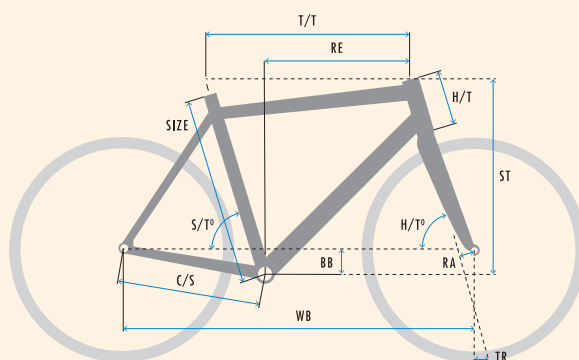

KLEUR

Basalt/Red high gloss

FRAMEMAAT

✔ XS-S-M-L-XL

GEWICHT

✔ ca. 28.4 kg (incl. accu)

VERSPELLINGEN

Automatisch

ACCU

Actieradius:
ca. 105 km

Actieradius:
ca. 130 km

Actieradius:
ca. 165 km

(ECO-mode en ideale omstandigheden)

SPECIFICATIONS

WEIGHT	28.4 kg
SIZES	XS - S - M - L - XL
COLOUR	Basalt/Red high gloss
FRAME	Super smooth welded double butted aluminium frame. Integrated shifter and brake cables, headset and rear carrier.
FRONT FORK	KOGA alloy Feathershock 2.0 - 30mm travel
HEADSET	Industrial bearing - Integrated in frame
HANDLEBAR	KOGA Ergosport Touring alloy
STEM	KOGA adjustable Oversized
HANDLEBAR TAPE/GRIPS	KOGA Ergonomic
DISC-/HYDRAULIC BRAKE SET (F)	Shimano MT400 hydraulic disc brake, IS type
DISC-/HYDRAULIC BRAKE SET (R)	Shimano MT400 hydraulic disc brake, IS type
INTERNAL GEAR HUB	Enviolo Automatiq
CHAIN	Gates Carbondrive CDX Premium Belt
CRANK SET	KOGA
CASSETTE	Gates CDX 26T
FRONT HUB	KOGA Disc for 15x100 Thru Axle
TIRE (F)	Schwalbe Energizer Active Plus 50-622
TIRE (R)	Schwalbe Energizer Active Plus 50-622
TUBE	Schwalbe
RIM (F)	Mach1 Karma Disc
RIM (R)	Mach1 Karma Disc
SPOKES F1	Sapim Leader
SADDLE	KOGA Komforza
SEAT POST	KOGA alloy shock absorbing suspension seat post 27.2 mm
CHAIN GUARD	KOGA Arrow
MUDGUARD (F)	Curana Apollo alloy
MUDGUARD (R)	Curana Apollo alloy
HEADLIGHT	B&M Eyc 50 Lux
REAR LIGHT	B&M Toplight 2C plus
REAR CARRIER	Racktime frame integrated
KICKSTAND	Pletcher Comp
BELL	Widek Compact
RING LOCK	Trelock RS 450 - ART ** Approved
PEDALS	KOGA Sole-Mate
PUMP	KOGA Telescopic
MOTOR	Bosch Active Line Plus
BATTERY	Bosch Li-Ion PowerTube 400Wh/500Wh/625Wh
DISPLAY SET	Bosch Intuvia

GEOMETRY

LADIES

SIZE	T/T	C/S	WB	BB	RA	H/T°	S/T°	TR	H/T	RE	ST
XS	565	476.8	1103	69	45	69.5	73.3	88	180	354	683
S	569	476.8	1109	69	45	69.5	73.3	88	180	358	683
M	576	476.8	1102	69	45	70.5	73.3	84	180	363	688
L	580	476.8	1108	69	45	70.5	73.3	81	190	365	698
XL	590	476.8	1115	69	45	70.5	73.3	81	200	370	707