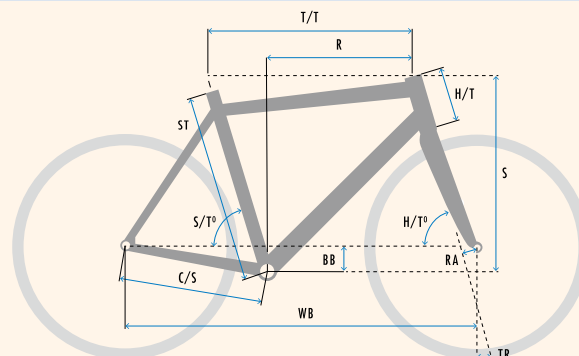

SPECIFICATIONS

WEIGHT	♂ 25.6 kg ♀ 25.7 kg
SIZES	♂ M(53)-L(56)-XL(59)-XXL(62) ♀ XS(47)-(50)S-M(53)-L(56)-XL(59)
COLOUR	Black/Grey high gloss
FRAME	Super smooth welded double butted aluminium frame. Integrated shifter and brake cables, headset and rear carrier.
FRONT FORK	KOGA alloy Feathershock 2.0 - 30mm travel
HEADSET	Industrial bearing - Integrated in frame
HANDLEBAR	KOGA Ergosport Touring alloy
STEM	KOGA adjustable Oversized
HANDLEBAR TAPE/GRIPS	KOGA Ergonomic
DISC-/HYDRAULIC BRAKE SET (F)	Shimano MT400 hydraulic disc brake, IS type
DISC-/HYDRAULIC BRAKE SET (R)	Shimano MT400 hydraulic disc brake, IS type
ROTOR FRONT	Shimano RT-30 160mm
ROTOR REAR	Shimano RT-30 160mm
INTERNAL GEAR HUB	Shimano Nexus 8 Disc
SHIFT LEVER (R)	Shimano Nexus 8 Revo C6000
CHAIN	Gates Carbondrive CDX Premium Belt
CRANK SET	KOGA
CASSETTE	Gates CDX 26T
FRONT HUB	KOGA Disc for 15x100 Thru Axle
TIRE (F)	Schwalbe Energizer Active Plus 50-622
TIRE (R)	Schwalbe Energizer Active Plus 50-622
TUBE	Schwalbe
RIM (F)	Ryde Rival 21 Disc
RIM (R)	Ryde Rival 21 Disc
SPOKES	Sapim Strong
SADDLE	Selle Royal Nuvola Skingel
SEAT POST	KOGA alloy shock absorbing suspension seat post 27.2 mm
CHAIN GUARD	KOGA Arrow
MUDGUARD (F)	Curana Apollo alloy
MUDGUARD (R)	Curana Apollo alloy
HEADLIGHT	B&M Eyc 50 Lux
REAR LIGHT	B&M Toplight 2C plus
REAR CARRIER	Racktime frame integrated
KICKSTAND	Pletcher Comp
BELL	Widek Compact
RING LOCK	AXA Block XXL - ART ** Approved
PEDALS	KOGA Sole-Mate
PUMP	KOGA Telescopic
MOTOR	Bosch Active Line Plus
BATTERY & CHARGER	Bosch Li-Ion Powerpack 300Wh/400Wh/500Wh. Charger 4Ah.
DISPLAY SET	Bosch Intuvia

GEOMETRY

♂ GENTS

SIZE	ST	T/T	C/S	WB	BB	RA	H/T°	S/T°	TR	H/T	R	S
M	530	572	477	1108	69	45	69.5	73.3	88	140	372	646
L	560	584	477	1120	69	45	69.5	73.3	88	160	377	665
XL	590	594	477	1132	69	45	69.5	73.3	88	170	384	674
XXL	620	598	477	1136	69	45	69.5	73.3	88	180	384	683