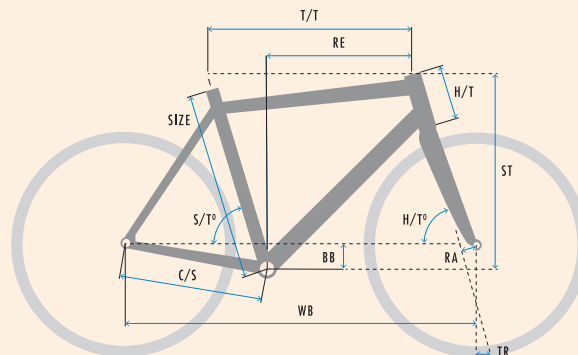

E-INSPIRE

SPECIFICATIONS

WEIGHT	♂ 23.8 kg ♀ 23.9 kg
SIZES	♂ 50-54-57-60cm ♀ 47-50-53-56cm
COLOUR	Black Metallic/Reflex Blue high gloss
FRAME	Super smooth welded double butted aluminium frame. Integrated shifter and brake cables, headset and rear carrier.
FRONT FORK	KOGA alloy Feathershock - 30mm travel
HEADSET	Industrial bearing - Integrated in frame
HANDLEBAR	KOGA Ergosport Touring alloy
STEM	KOGA adjustable Oversized
HANDLEBAR TAPE/GRIPS	KOGA Ergonomic
DISC-/HYDRAULIC BRAKE SET (F)	Shimano MT201 hydraulic disc brake, IS type
DISC-/HYDRAULIC BRAKE SET (R)	Shimano MT201 hydraulic disc brake, IS type
ROTOR FRONT	Shimano RT-30 160mm
ROTOR REAR	Shimano RT-30 160mm
SHIFT LEVER (R)	Shimano Deore M5100
CHAIN	KMC X11e-T Turbo
CRANK SET	KOGA
CASSETTE	Shimano CS-5100 11-speed - 11-42T
REAR DERAILLEUR	Shimano Deore M5120 11-speed
FRONT HUB	Shimano Deore M6000
REAR HUB	Shimano Deore M6000 Disc
TIRE (F)	Schwalbe Energizer Active Plus 40-622
TIRE (R)	Schwalbe Energizer Active Plus 40-622
TUBE	Schwalbe
RIM (F)	Ryde ZAC421
RIM (R)	Ryde ZAC421
SPOKES	Sapim Strong
SADDLE	♂ Selle Royal Ariel Skingel ♀ Selle Royal Nuvola Skingel
SEAT POST	KOGA alloy shock absorbing suspension seat post 27.2mm
CHAIN GUARD	Hesling Move
MUDGUARD (F)	SKS 50mm
MUDGUARD (R)	SKS 50mm
HEADLIGHT	B&M Eyc 50 Lux
REAR LIGHT	Spanninga Plateo
REAR CARRIER	KOGA frame integrated for Bosch battery
KICKSTAND	Pletcher Comp
BELL	Widek Compact
RING LOCK	Trelock RS 450 - ART ** Approved
PEDALS	KOGA Sole-Mate
PUMP	KOGA Telescopic
MOTOR	Bosch Active Line Plus
BATTERY & CHARGER	Bosch Li-Ion Powerpack 300Wh/400Wh/500Wh. Charger 4Ah.
DISPLAY SET	Bosch Intuvia

GEOMETRY

♂ GENTS

SIZE	T/T	C/S	WB	BB	RA	H/T°	S/T°	TR	H/T	RE	ST
50	575	467	1084	55	45	70.5	72.0	75	125	384	590
54	590	467	1077	55	45	71.5	71.0	68	140	381	608
57	605	467	1092	55	45	71.5	71.0	68	160	389	627
60	620	467	1107	55	45	71.5	71.0	68	185	396	651