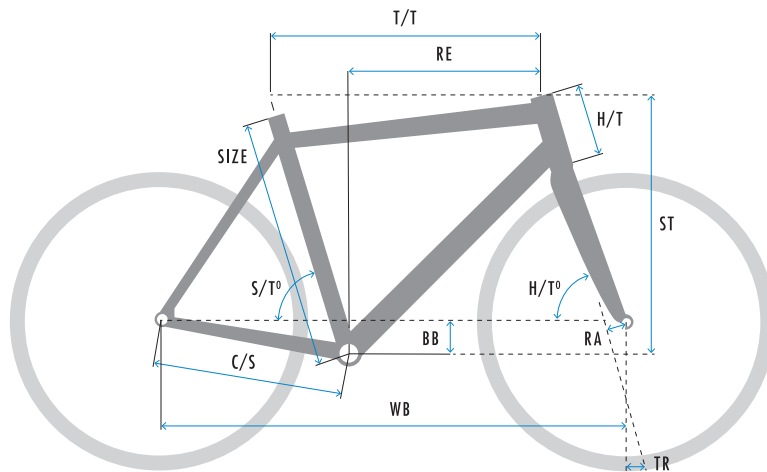

VENYA 7.0

SPECIFICATIONS

WEIGHT	♂ 15.9 kg ♀ 16.1 kg
SIZES	♂ 54-57-60-63-66cm ♀ 47-50-53-56-59cm
COLOUR	Turquoise metallic
FRAME	Lightweight super smooth welded frame. Triple-buttet hydroformed aluminium tubes. Down tube with internal shifter and brake cables, tapered headtube with integrated 1 ¹ / ₈ "/1 ¹ / ₄ " headset, integrated rear carrier and mudguard attachment and replaceable rear derailleur hanger.
FRONT FORK	KOGA alloy Feathershock - 30mm travel
HEADSET	Industrial bearing - Integrated in frame
HANDLEBAR	KOGA Ergosport Touring alloy
STEM	KOGA adjustable Oversized
HANDLEBAR TAPE/GRIPS	KOGA Ergonomic
DISC-/HYDRAULIC BRAKE SET (F)	Magura HS-11 hydraulic rim brake
DISC-/HYDRAULIC BRAKE SET (R)	Magura HS-11 hydraulic rimbrake
SHIFT LEVER (R)	Shimano Deore XT T8000
SHIFT LEVER (L)	Shimano Deore XT T8000
CHAIN	KMC X10-93
CRANK SET	Shimano T551 44-32-24T for 10-speed
BOTTOM BRACKET	Shimano BSA
CASSETTE	Shimano HG-81 10 speed - 11-32T
REAR DERAILLEUR	Shimano Deore XT T8000 10-speed
FRONT DERAILLEUR	Shimano Deore XT T8000 for 3x11-speed
FRONT HUB	Shimano Dynamo Hub Nexus C3000
REAR HUB	Shimano Deore XT T780
TIRE (F)	Schwalbe Marathon 40-622
TIRE (R)	Schwalbe Marathon 40-622
TUBE	Continental
RIM (F)	Mach1 550
RIM (R)	Mach1 550
SPOKES F1	Mach1 Plus
SADDLE	KOGA Komforza
SEAT POST	KOGA alloy shock absorbing suspension seat post 27.2 mm
CHAIN GUARD	KOGA Suomi
MUDGUARD (F)	KOGA 46mm
MUDGUARD (R)	KOGA 46mm
HEADLIGHT	B&M Eyc 50 Lux
REAR LIGHT	Spanninga Plateo
REAR CARRIER	Racktime frame integrated with integrated rear light
KICKSTAND	Atron Velo Move
BELL	Witek Compact
PEDALS	KOGA Sale-Mate
PUMP	KOGA Telescopic

GEOMETRY

♂ GENTS

SIZE	T/T	C/S	WB	BB	RA	H/T°	S/T°	TR	H/T	RE	ST
54	572	457	1078	55	45	69,5	72,0	85	120	384	579
57	584	457	1069	55	45	70,5	71,0	79	140	377	602
60	596	457	1081	55	45	70,5	71,0	79	165	381	625
63	608	457	1080	55	45	70,5	70,0	79	195	370	654
66	620	457	1092	55	45	70,5	70,0	79	230	370	687