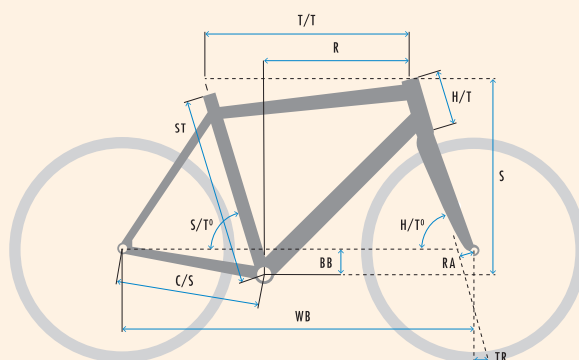

SPECIFICATIONS

WEIGHT	8.8 kg
SIZES	△ XS(46)-S(49)-M(51)-L(53)-XL(56)
COLOUR	Metallic Orange
FRAME	Lightweight endurance optimized carbon frame built with High Modulus carbon fiber. Equipped with: Tapered headtube, Internal cables, Press Fit BB, Carbon dropouts for 12mm thru axle, Chain Suck Protection and replaceable rear derailleur hanger and adventure bike specific equipment mounts.
FRONT FORK	ROQA full carbon for disc brake, 12x100mm dropouts and internal cable routing
HEADSET	Industrial bearing - Integrated in frame
HANDLEBAR	KOGA Endurance Gravel Ergo
STEM	KOGA with fully integrated cable guidance
HANDLEBAR TAPE/GRIPS	Fizik Vento Microtex
DISC-/HYDRAULIC BRAKE SET (F)	SRAM APEX XPLR hydraulic disc brake, flat mount type
DISC-/HYDRAULIC BRAKE SET (R)	SRAM APEX XPLR hydraulic disc brake, flat mount type
ROTOR FRONT	Sram Centerline 160mm
ROTOR REAR	Sram Centerline 160mm
CHAIN	SRAM APEX
CRANK SET	SRAM APEX 44T for 12 speed
BOTTOM BRACKET	SRAM GXP Press Fit
CASSETTE	SRAM PG-1231 12 speed - 11-44T.
REAR DERAILLEUR	SRAM APEX XPLR 12-speed
WHEEL (F)	Mavic Allroad Disc with 12x100 Thru Axle
WHEEL (R)	Mavic Allroad Disc with 12x142 Thru Axle
TIRE (F)	Continental Terra Trail 40-622
TIRE (R)	Continental Terra Trail 40-622
TUBE	Schwalbe ExtraLight
SADDLE	Selle San Marco Shortfit Carbon
SEAT POST	KOGA ROQA 31,8mm

GEOMETRY

△ GENTS

SIZE	ST	T/T	C/S	WB	BB	RA	H/T°	S/T°	TR	H/T	R	S
XS	460	525	430	1024	69	50	70	74.5	-	120	374	541
S	490	540	430	1026	69	50	71	74	-	140	378	564
M	510	555	430	1032	69	50	71.5	73.5	-	165	381	589
L	530	570	430	1047	69	50	71.5	73.5	-	185	390	608
XL	560	590	430	1056	69	50	71.5	73	-	205	397	629